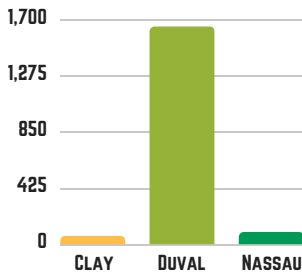

# 2018 NE FL. POINT-IN-TIME

**DID YOU KNOW? WE COUNTED 1,794 PEOPLE ON 1/24/18**

**429 PEOPLE WERE ON THE  
STREETS WITH NO PLACE TO  
CALL HOME**

**62 PEOPLE IN CLAY  
1,640 PEOPLE IN DUVAL  
92 PEOPLE IN NASSAU**