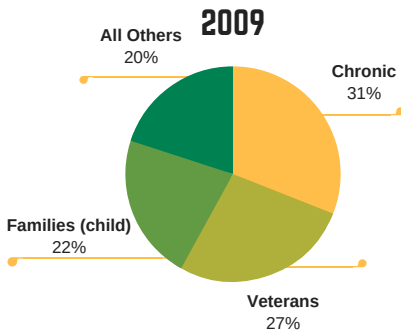

# 2018 NE FL. POINT-IN-TIME

**DID YOU KNOW? WE COUNTED 1,794 PEOPLE ON 1/24/18**

**429 PEOPLE WERE ON THE  
STREETS WITH NO PLACE TO  
CALL HOME**

**62 PEOPLE IN CLAY  
1,640 PEOPLE IN DUVAL  
92 PEOPLE IN NASSAU**

- 27% FEWER PEOPLE WHO ARE HOMELESS SINCE 2009
- 81% FEWER VETERANS
- 57% FEWER CHRONIC