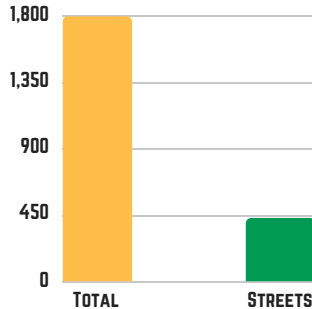

# 2018 NE FL. POINT-IN-TIME

**DID YOU KNOW? WE COUNTED 1,794 PEOPLE ON 1/24/18**

**429 PEOPLE WERE ON THE  
STREETS WITH NO PLACE TO  
CALL HOME**

**62 PEOPLE IN CLAY  
1,640 PEOPLE IN DUVAL  
92 PEOPLE IN NASSAU**

- 27% FEWER PEOPLE WHO ARE HOMELESS SINCE 2009
- 81% FEWER VETERANS
- 57% FEWER CHRONIC