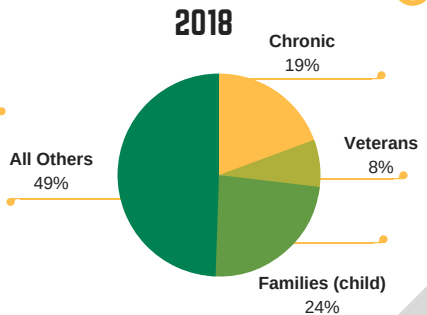

# 2018 NE FL. POINT-IN-TIME

**DID YOU KNOW? WE COUNTED 1,794 PEOPLE ON 1/24/18**

**429 PEOPLE WERE ON THE  
STREETS WITH NO PLACE TO  
CALL HOME**

**62 PEOPLE IN CLAY  
1,640 PEOPLE IN DUVAL  
92 PEOPLE IN NASSAU**

- 27% FEWER PEOPLE WHO ARE HOMELESS SINCE 2009
- 81% FEWER VETERANS
- 57% FEWER CHRONIC